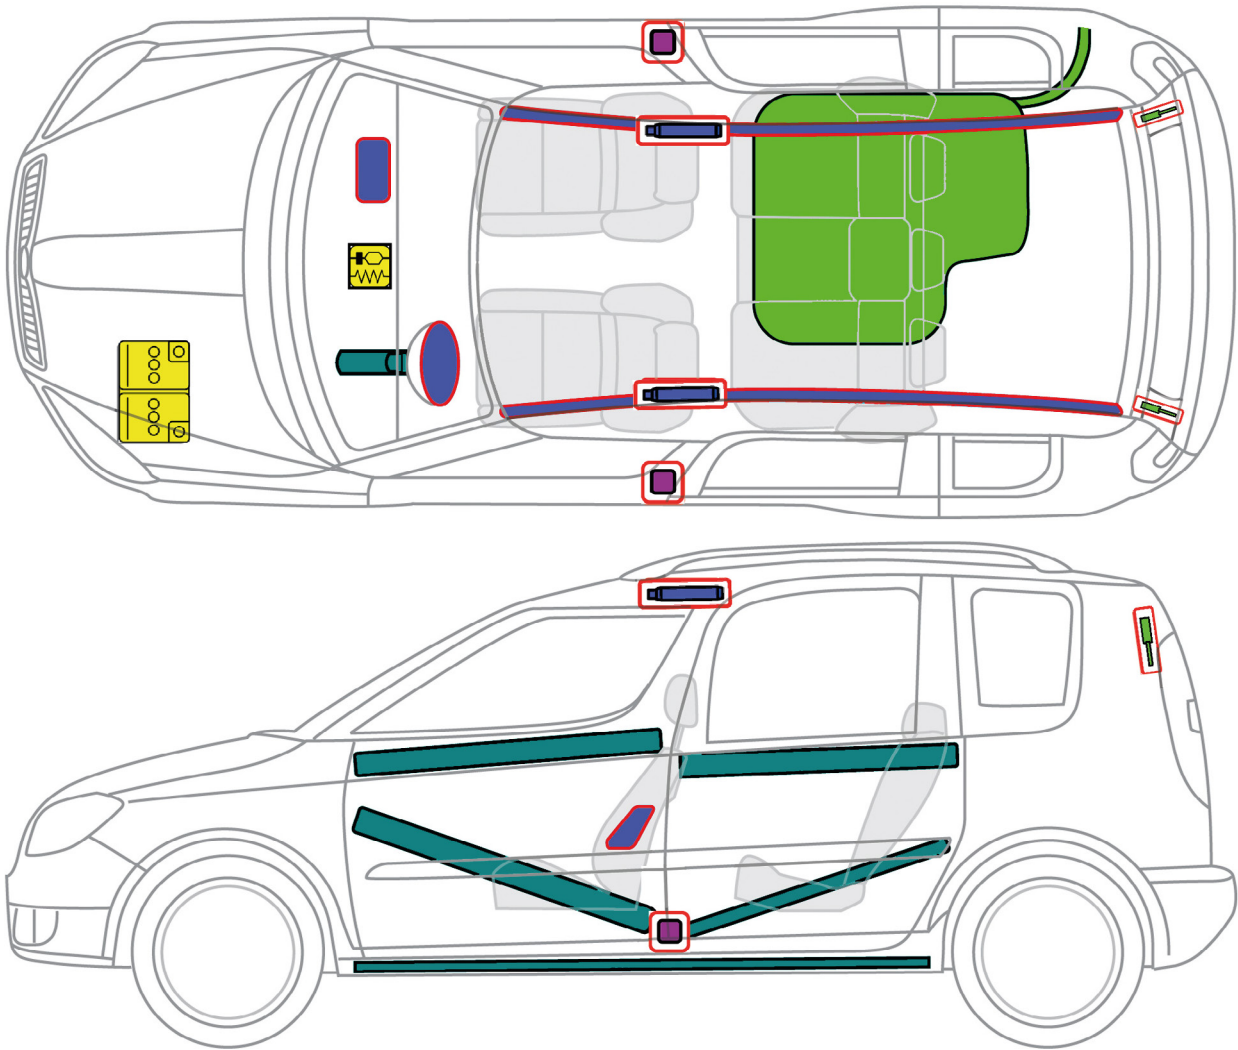

ŠKODA Roomster (2006 - 2015)

Legend

	Airbag		High strength zone		SRS control unit
	Battery low voltage		Stored gas inflator		Gas strut / Preloaded spring
	Fuel tank		Seat belt pretensioner		