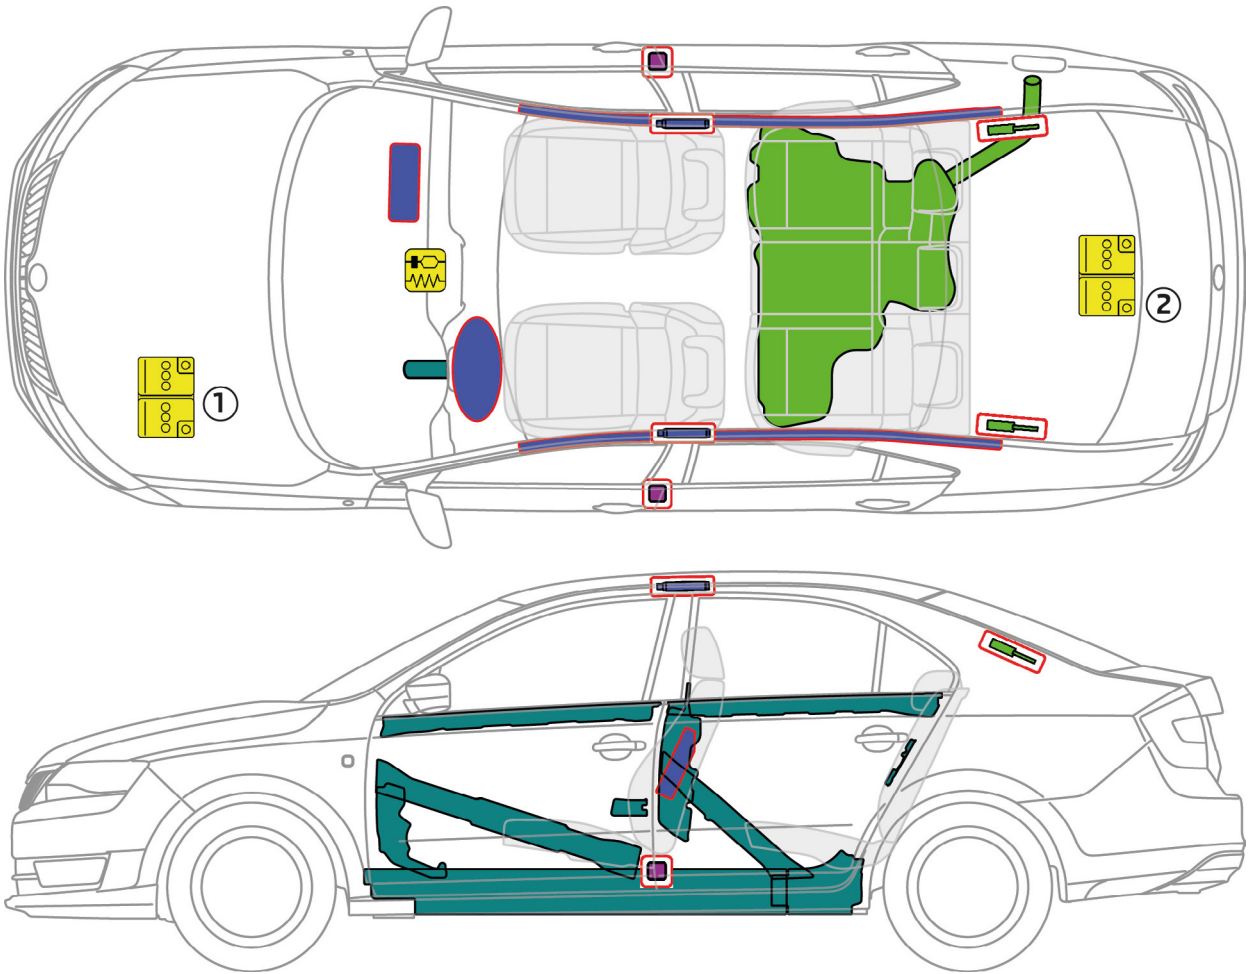

ŠKODA Rapid (from 2012)

- ① All vehicles except engine 1.6 ltr./85 kW DI CR
- ② All vehicles with engine 1.6 ltr./85 kW DI CR

Legend

	Airbag		High strength zone		SRS control unit
	Battery low voltage		Stored gas inflator		Gas strut / Preloaded spring
	Fuel tank		Seat belt pretensioner		