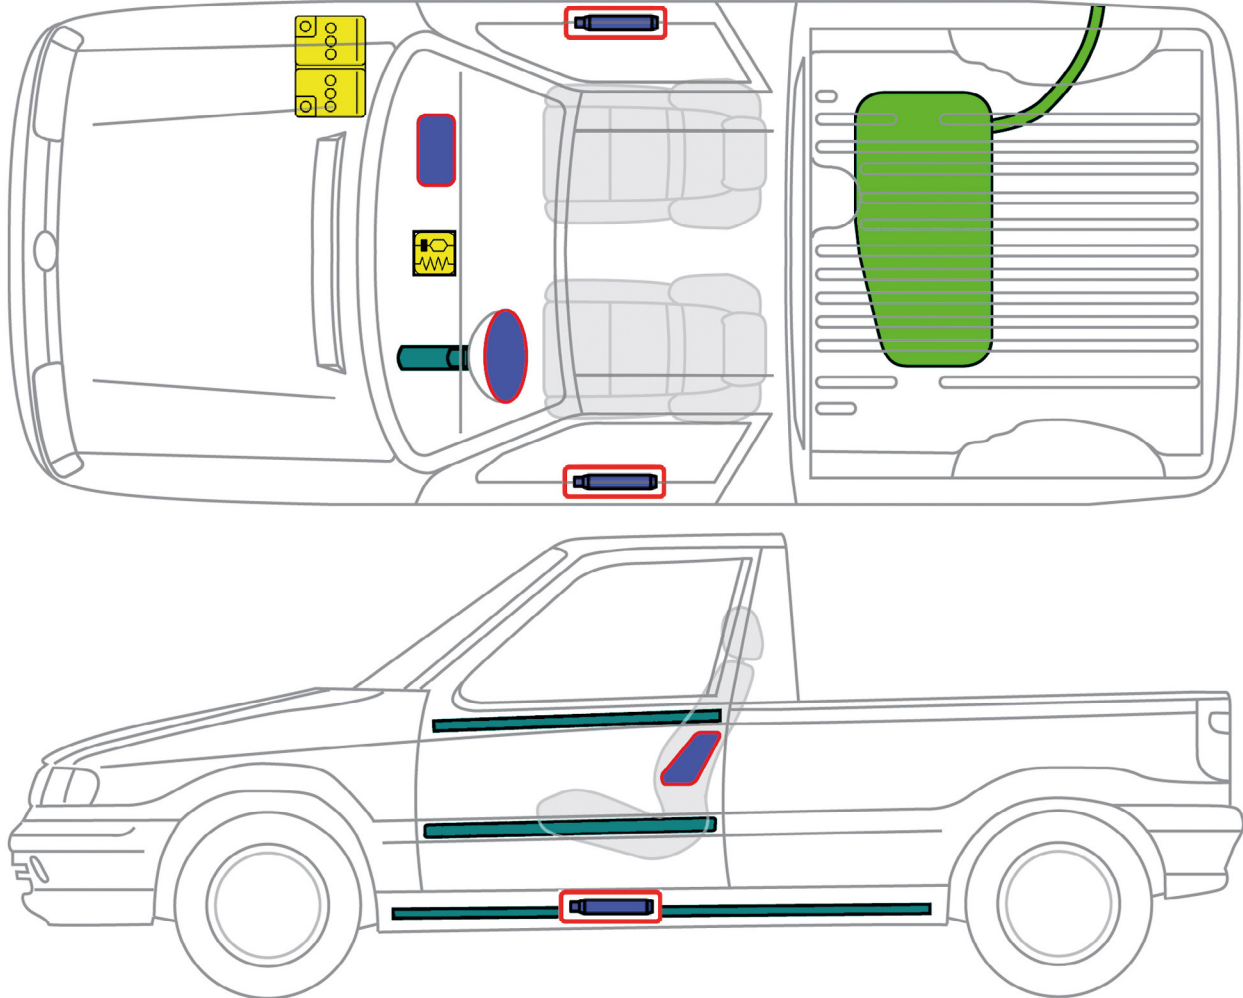

ŠKODA Pick up (1995 - 2001)

Legend

	Airbag		High strength zone		SRS control unit
	Battery low voltage		Stored gas inflator		
	Fuel tank				