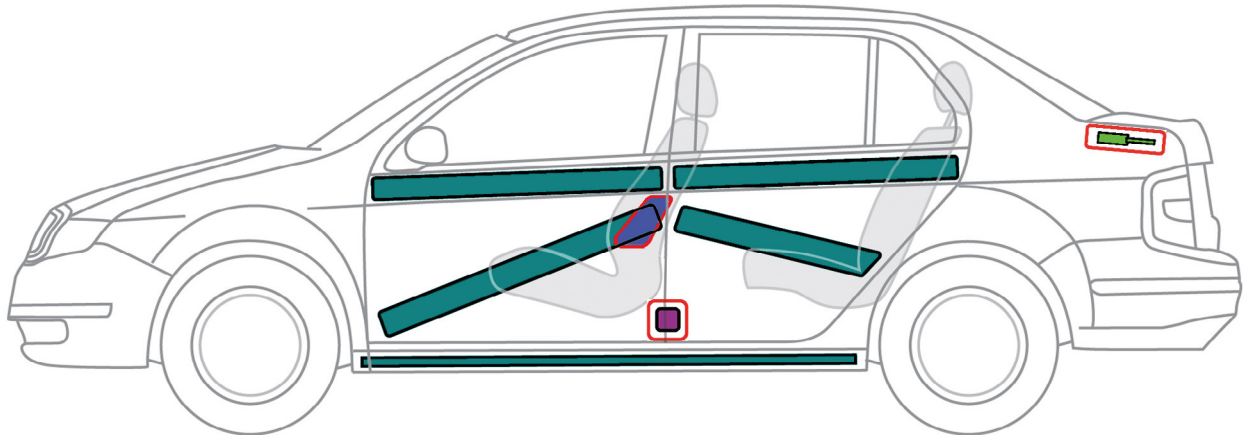

ŠKODA Fabia Sedan I (2001 - 2008)

Legend

	Airbag		High strength zone		SRS control unit
	Battery low voltage		Seat belt pretensioner		Gas strut / Preloaded spring
	Fuel tank				