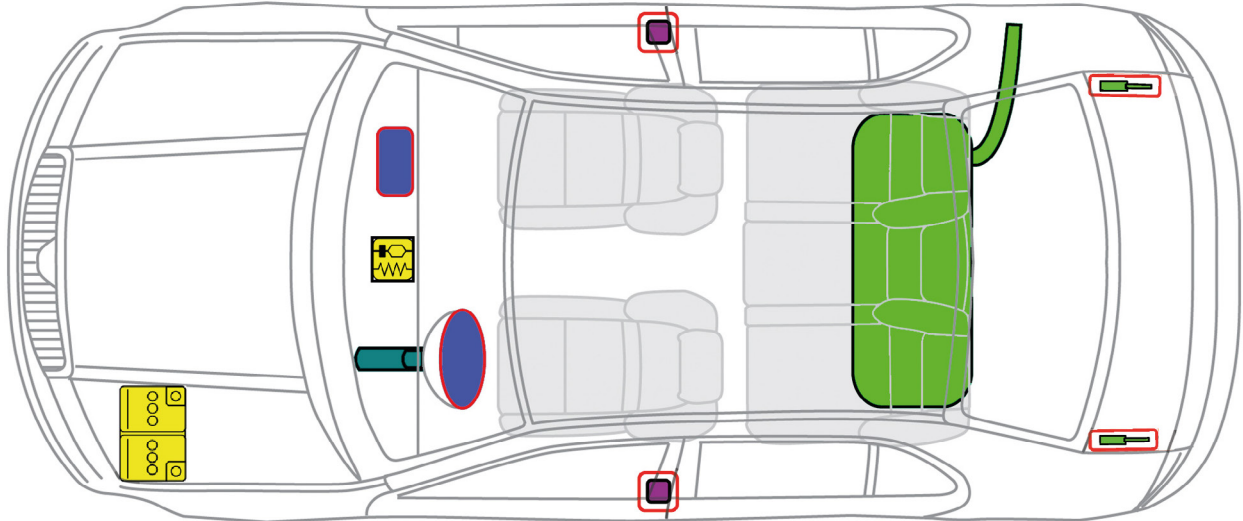

ŠKODA Fabia Sedan I (2001 - 2008)

Legend

	Airbag		High strength zone		SRS control unit
	Battery low voltage		Seat belt pretensioner		Gas strut / Preloaded spring
	Fuel tank				