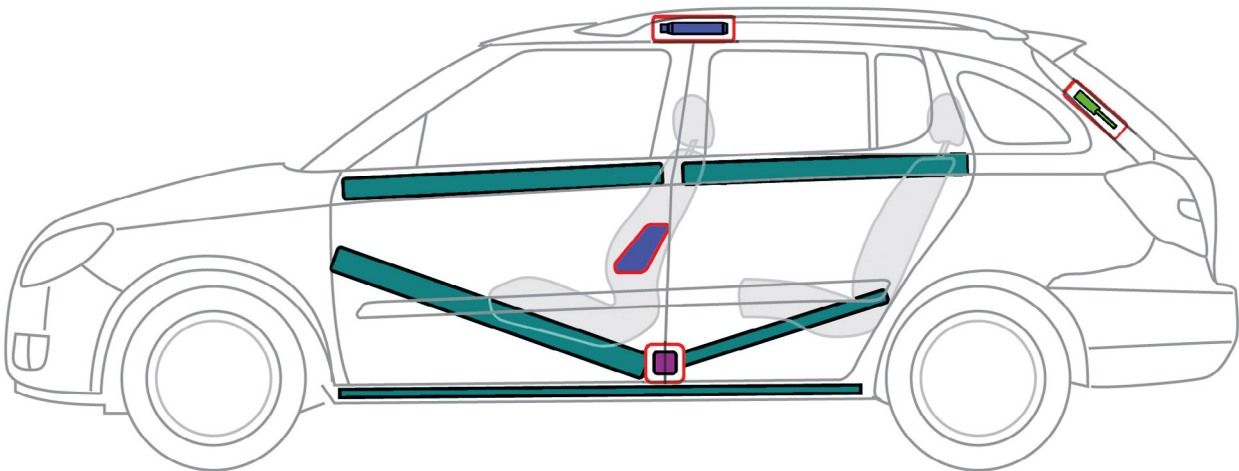

ŠKODA Fabia Combi II (2006 - 2014)

Legend

| | | | | | |
|---|---------------------|---|------------------------|---|------------------------------|
|  | Airbag |  | High strength zone |  | SRS control unit |
|  | Battery low voltage |  | Stored gas inflator |  | Gas strut / Preloaded spring |
|  | Fuel tank |  | Seat belt pretensioner | | |