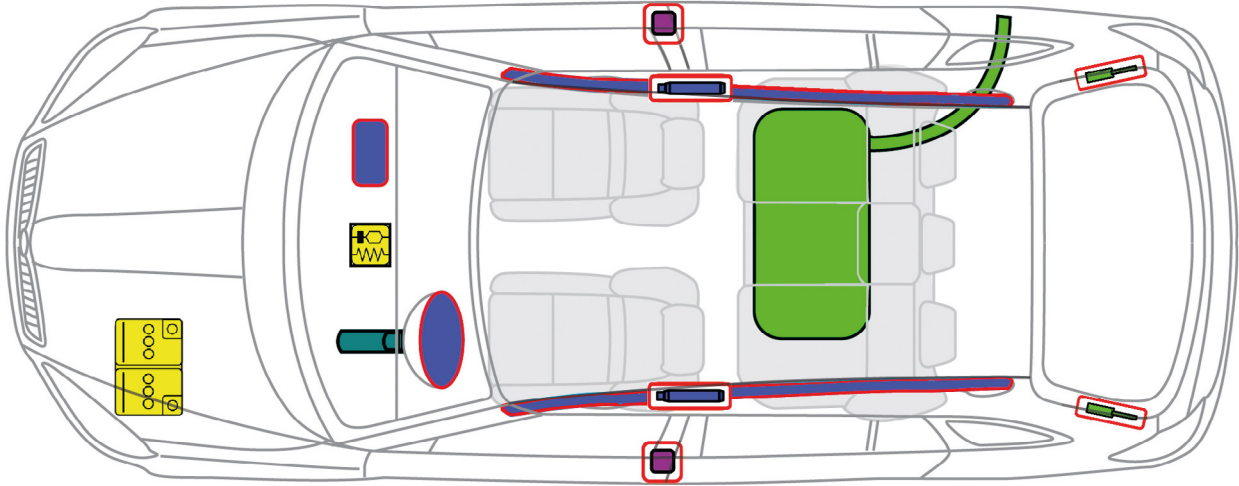

ŠKODA Fabia Combi II (2006 - 2014)

Legend

| | | | | | |
|---|---------------------|---|------------------------|---|------------------------------|
|  | Airbag |  | High strength zone |  | SRS control unit |
|  | Battery low voltage |  | Stored gas inflator |  | Gas strut / Preloaded spring |
|  | Fuel tank |  | Seat belt pretensioner | | |